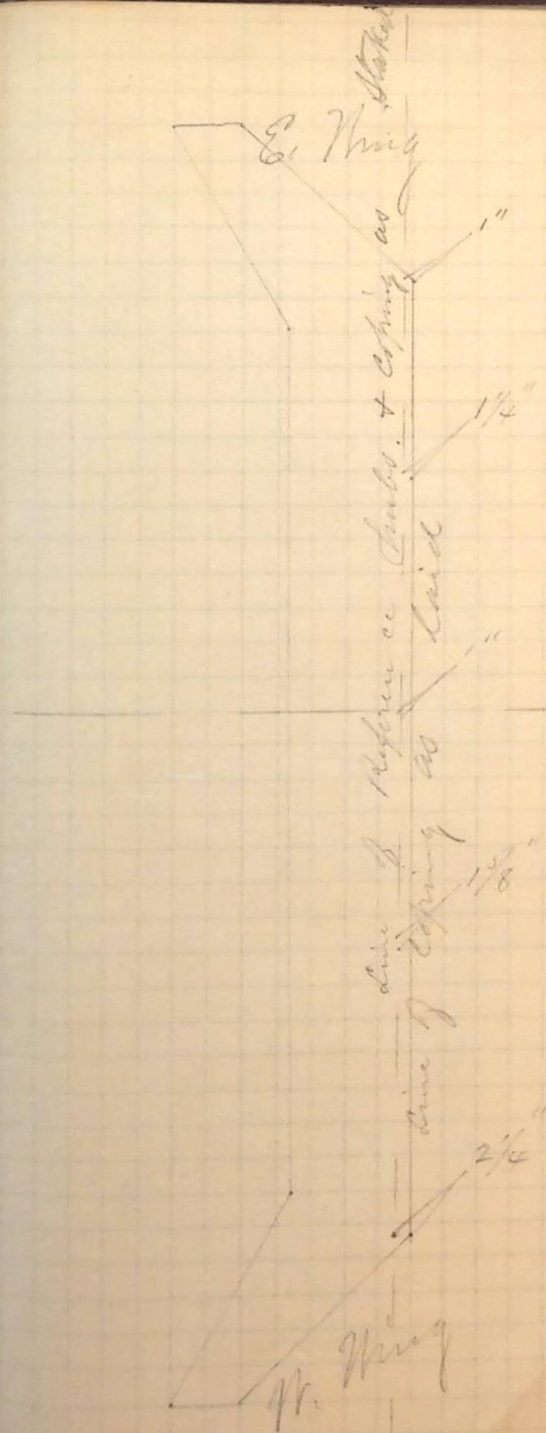

Set stakes and garr points on
West curb line (38 ft from Mounts) of
Washington Ave. - for Elec Light loc-
from 22^d to 25th St.

A. M. Oct 17-1890

A. M.
Oct 18-90

Sketch showing
proper line for
Coping with ref-
erence to coping
as laid.